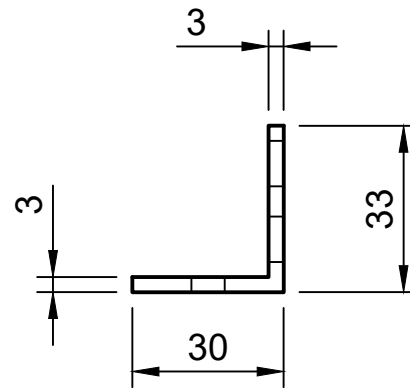

2x Ø6.6 貫通

10x Ø9 貫通

名称: Lemo_Mount_Plate_vertical
 材質: アルミニウム
 数量: 2
 単位: mm

Dept.	Technical reference	Created by Masaya Ono 2022/08/16	Approved by	
		Document type	Document status	
		Title Lemo_Mount_Plate_vertical	DWG No.	
		Rev.	Date of issue	Sheet 1/1