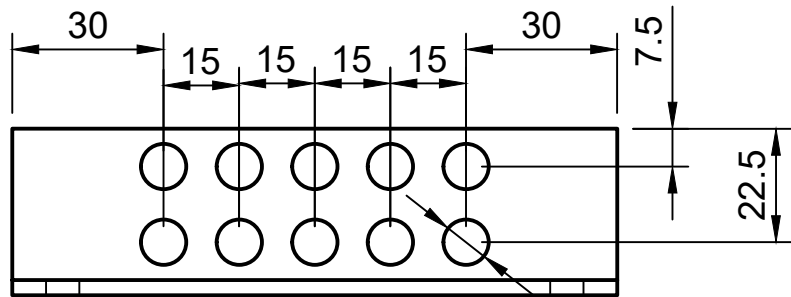

2x Ø6.6 貫通

10x Ø9 貫通

名称: Lemo_Mount_Plate_vertical
 材質: アルミニウム
 数量: 2
 単位: mm

Dept.	Technical reference	Created by Masaya Ono 2022/08/16	Approved by	
		Document type	Document status	
		Title Lemo_Mount_Plate_vertical	DWG No.	
		Rev.	Date of issue	Sheet 1/1