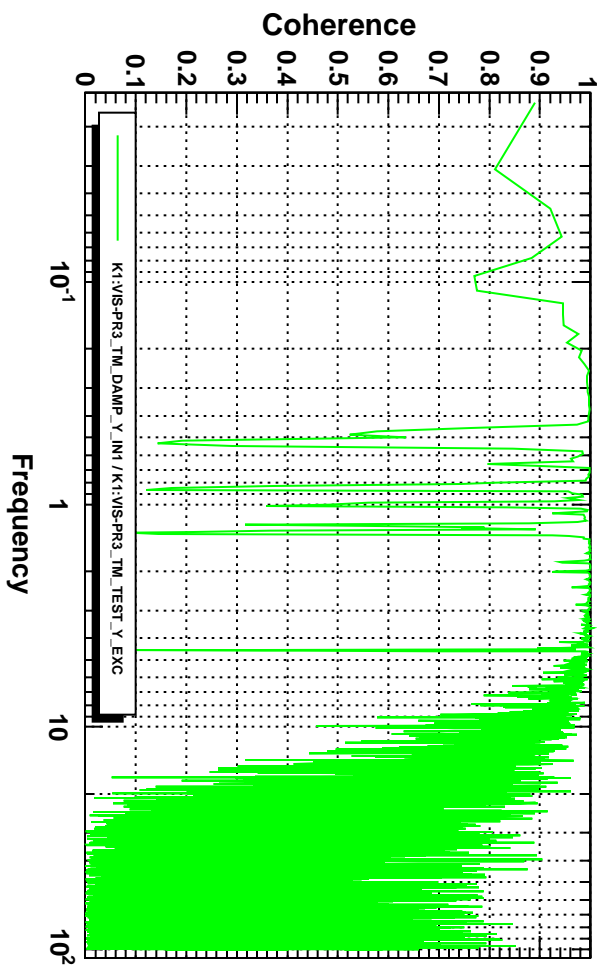

Power spectrum

T0=24/05/2016 08:49:11 Avg=5 BW=0.0234374

Coherence

T0=24/05/2016 08:49:11 Avg=5 BW=0.0234374

Transfer function

T0=24/05/2016 08:49:11 Avg=5 BW=0.0234374

Transfer function

T0=24/05/2016 08:49:11 Avg=5 BW=0.0234374