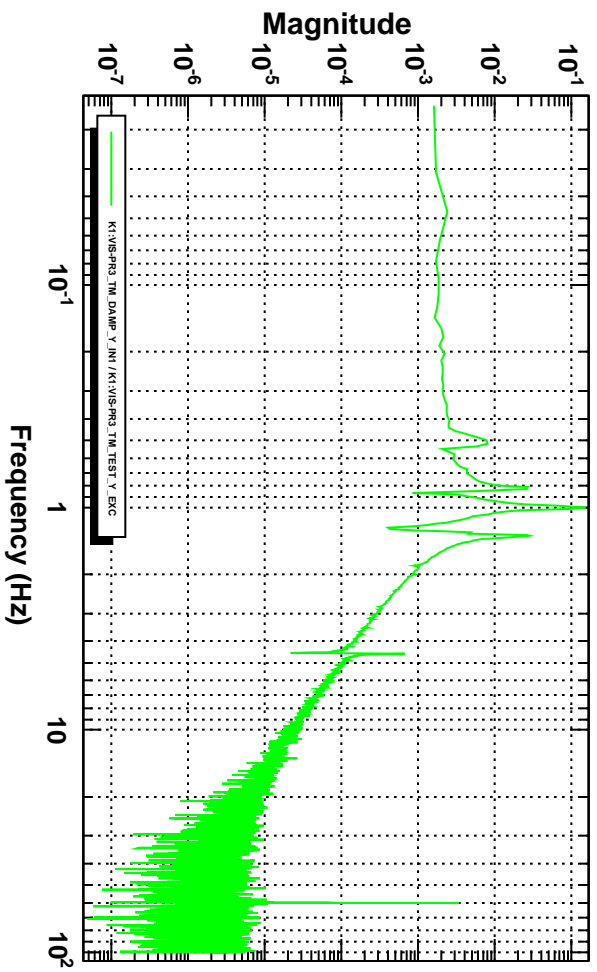

Power spectrum

T0=24/05/2016 08:49:11 Avg=5 BW=0.0234374

Coherence

T0=24/05/2016 08:49:11 Avg=5 BW=0.0234374

Transfer function

T0=24/05/2016 08:49:11 Avg=5 BW=0.0234374

Transfer function

T0=24/05/2016 08:49:11 Avg=5 BW=0.0234374