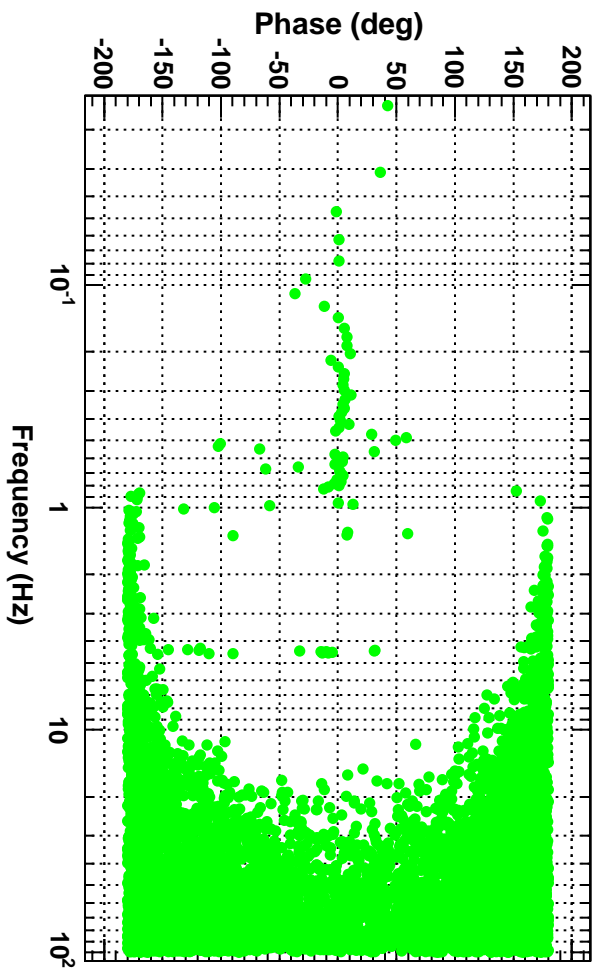

Power spectrum

T0=24/05/2016 08:49:11 Avg=5 BW=0.0234374

Coherence

T0=24/05/2016 08:49:11 Avg=5 BW=0.0234374

Transfer function

T0=24/05/2016 08:49:11 Avg=5 BW=0.0234374

Transfer function

T0=24/05/2016 08:49:11 Avg=5 BW=0.0234374