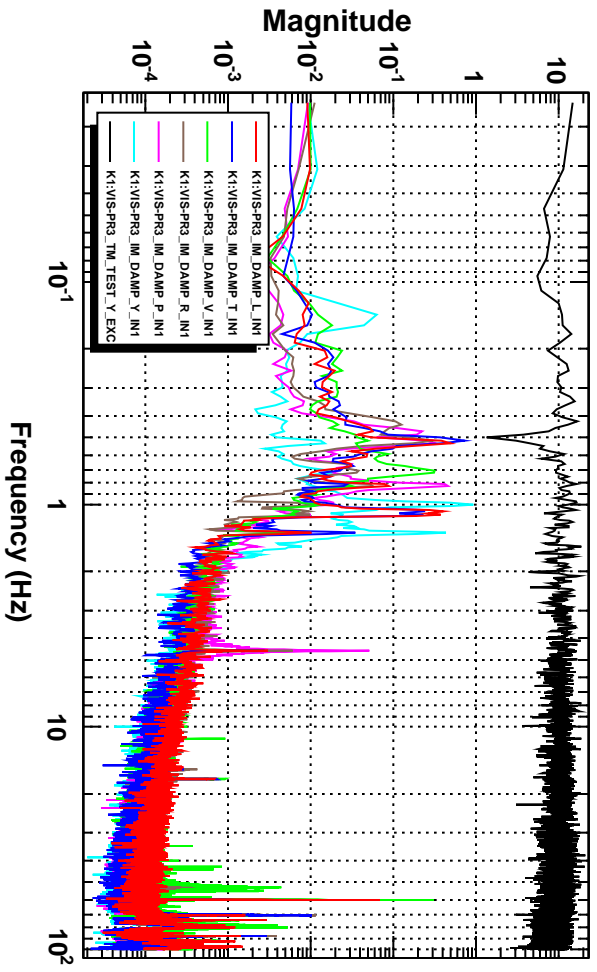

Power spectrum

T0=24/05/2016 08:49:11 Avg=5 BW=0.0234374

Coherence

T0=24/05/2016 08:49:11 Avg=5 BW=0.0234374

Transfer function

T0=24/05/2016 08:49:11 Avg=5 BW=0.0234374

Transfer function

T0=24/05/2016 08:49:11 Avg=5 BW=0.0234374