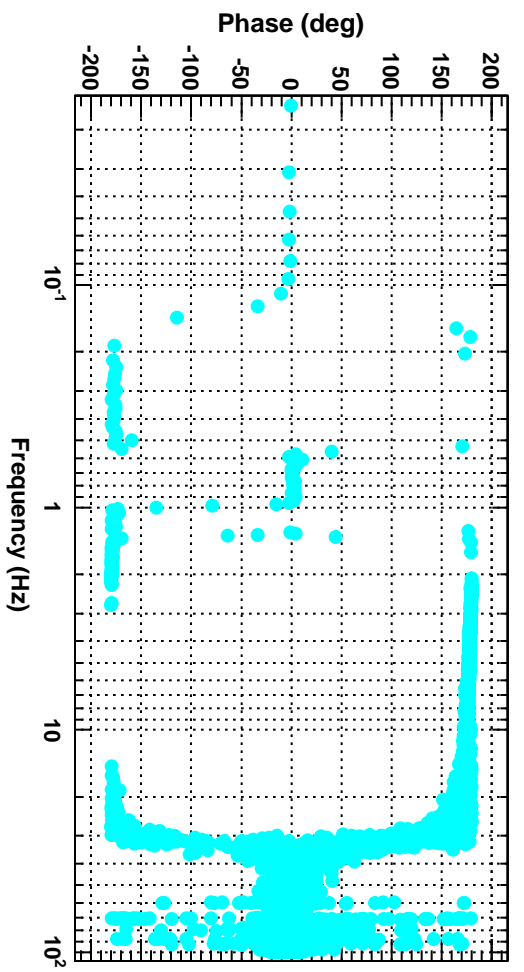

Power spectrum

T0=24/05/2016 05:39:46

Avg=5

BW=0.0234374

Transfer function

T0=24/05/2016 05:39:46

Avg=5

BW=0.023437

Coherence

T0=24/05/2016 05:39:46

Avg=5

BW=0.0234374

Transfer function

T0=24/05/2016 05:39:46

Avg=5

BW=0.023437