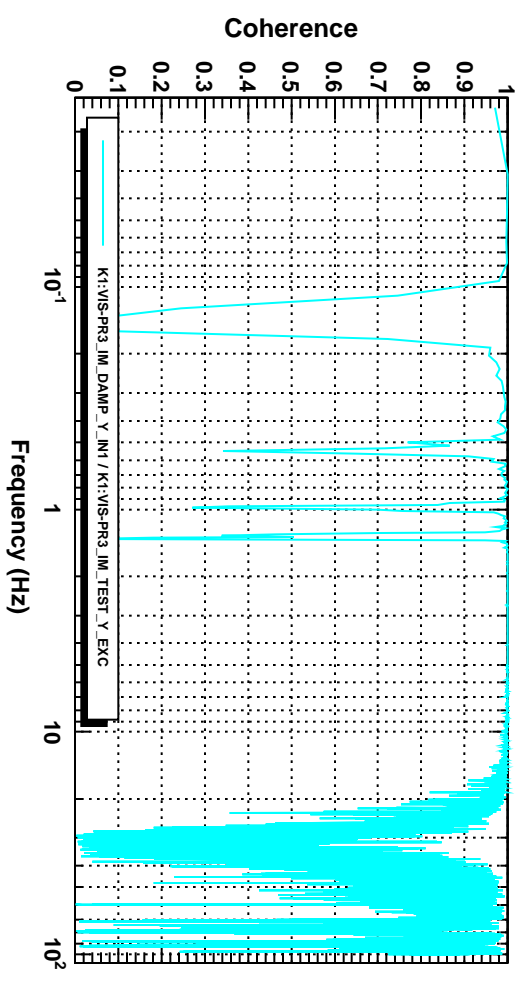

Power spectrum

T0=24/05/2016 05:39:46

Avg=5

BW=0.0234374

Transfer function

T0=24/05/2016 05:39:46

Avg=5

BW=0.023437

Coherence

T0=24/05/2016 05:39:46

Avg=5

BW=0.0234374

Transfer function

T0=24/05/2016 05:39:46

Avg=5

BW=0.023437