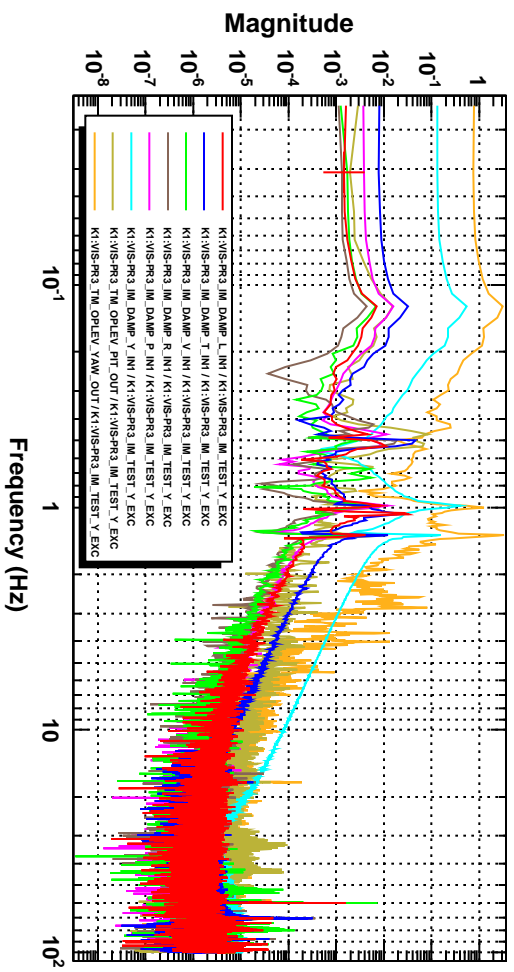

Power spectrum

T0=24/05/2016 05:39:46

Avg=5

BW=0.0234374

Transfer function

T0=24/05/2016 05:39:46

Avg=5

BW=0.023437

Coherence

T0=24/05/2016 05:39:46

Avg=5

BW=0.0234374

Transfer function

T0=24/05/2016 05:39:46

Avg=5

BW=0.023437