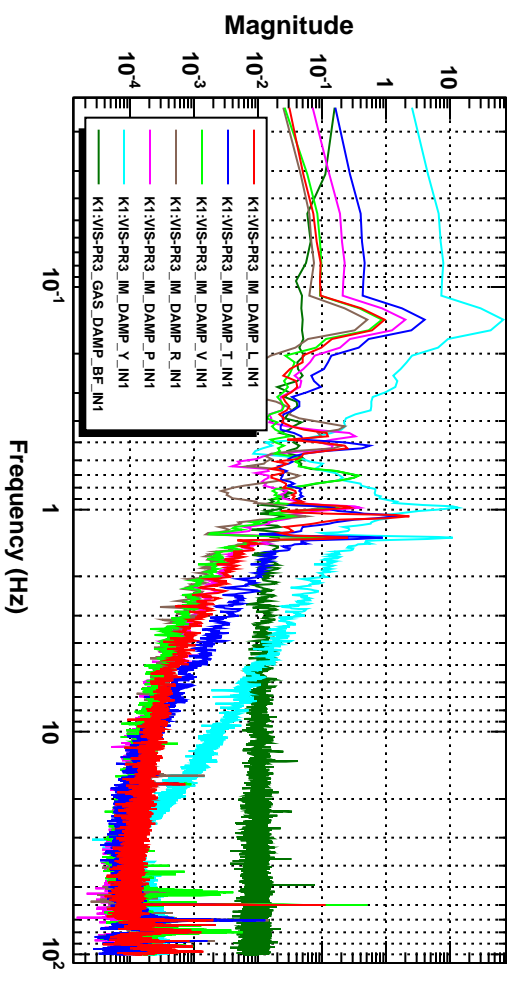

Power spectrum

T0=24/05/2016 05:39:46

Avg=5

BW=0.0234374

Transfer function

T0=24/05/2016 05:39:46

Avg=5

BW=0.023437

Coherence

T0=24/05/2016 05:39:46

Avg=5

BW=0.0234374

Transfer function

T0=24/05/2016 05:39:46

Avg=5

BW=0.023437