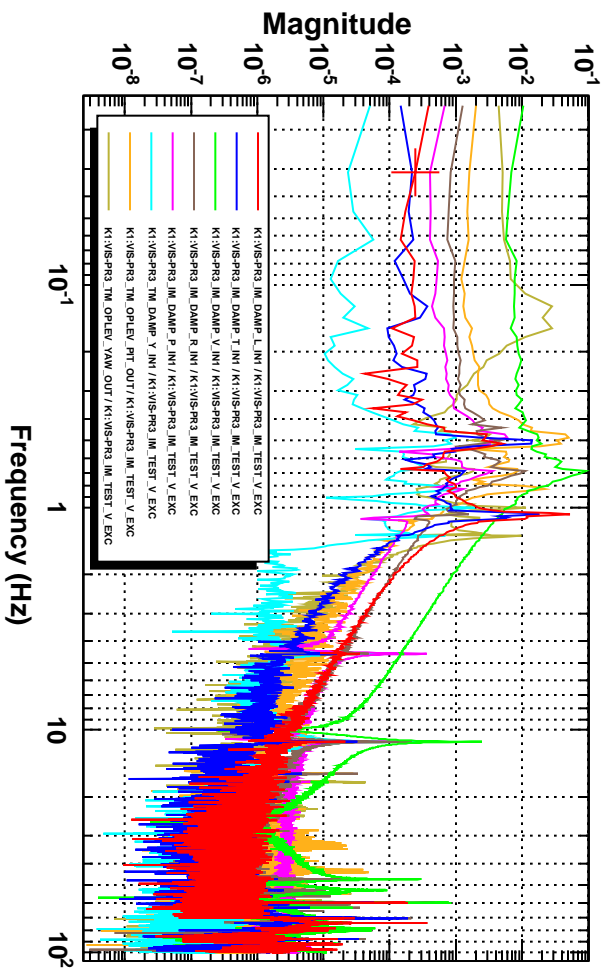

Power spectrum

T0=24/05/2016 05:06:35 Avg=5 BW=0.0234374

Coherence

T0=24/05/2016 05:06:35 Avg=5 BW=0.0234374

Transfer function

T0=24/05/2016 05:06:35 Avg=5 BW=0.0234374

Transfer function

T0=24/05/2016 05:06:35 Avg=5 BW=0.0234374