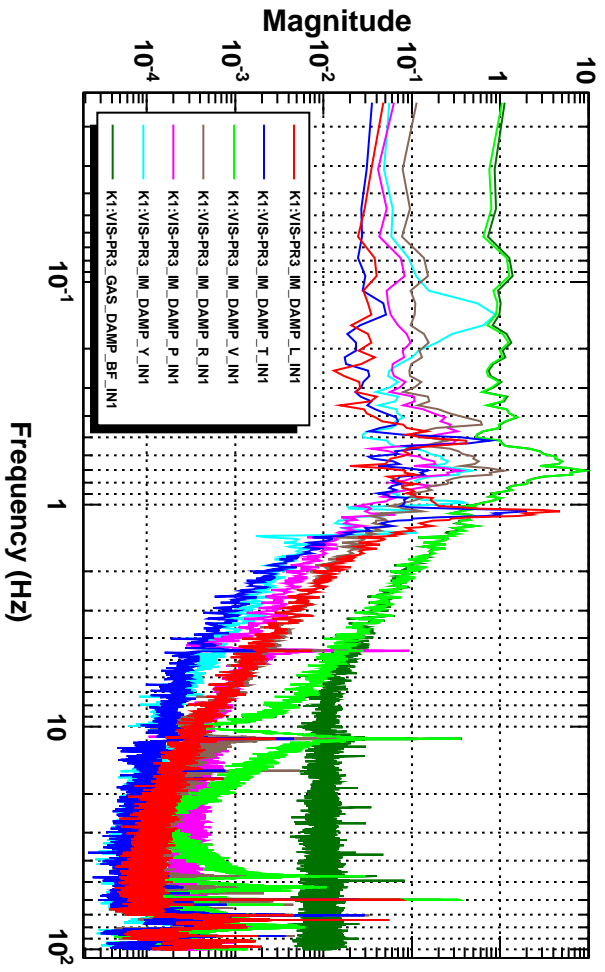

Power spectrum

T0=24/05/2016 05:06:35 Avg=5 BW=0.0234374

Coherence

T0=24/05/2016 05:06:35 Avg=5 BW=0.0234374

Transfer function

T0=24/05/2016 05:06:35 Avg=5 BW=0.0234374

Transfer function

T0=24/05/2016 05:06:35 Avg=5 BW=0.0234374