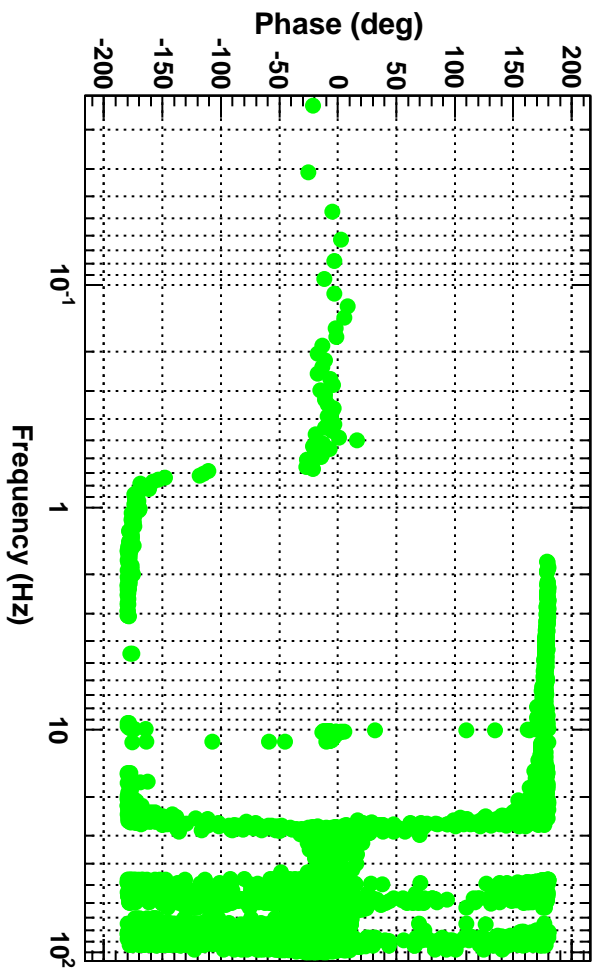

Power spectrum

T0=24/05/2016 05:06:35 Avg=5 BW=0.0234374

Coherence

T0=24/05/2016 05:06:35 Avg=5 BW=0.0234374

Transfer function

T0=24/05/2016 05:06:35 Avg=5 BW=0.0234374

Transfer function

T0=24/05/2016 05:06:35 Avg=5 BW=0.0234374