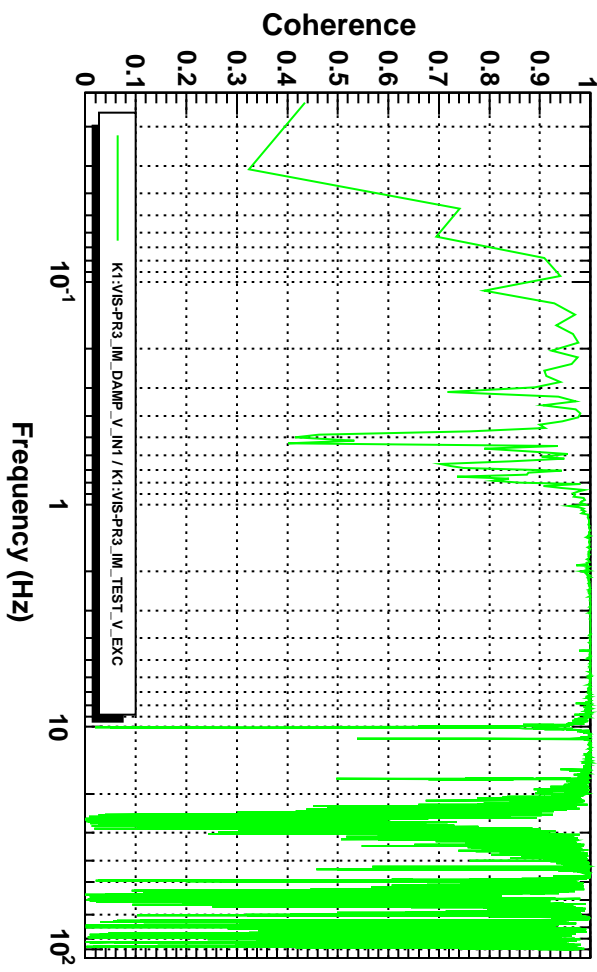

Power spectrum

T0=24/05/2016 05:06:35 Avg=5 BW=0.0234374

Coherence

T0=24/05/2016 05:06:35 Avg=5 BW=0.0234374

Transfer function

T0=24/05/2016 05:06:35 Avg=5 BW=0.0234374

Transfer function

T0=24/05/2016 05:06:35 Avg=5 BW=0.0234374