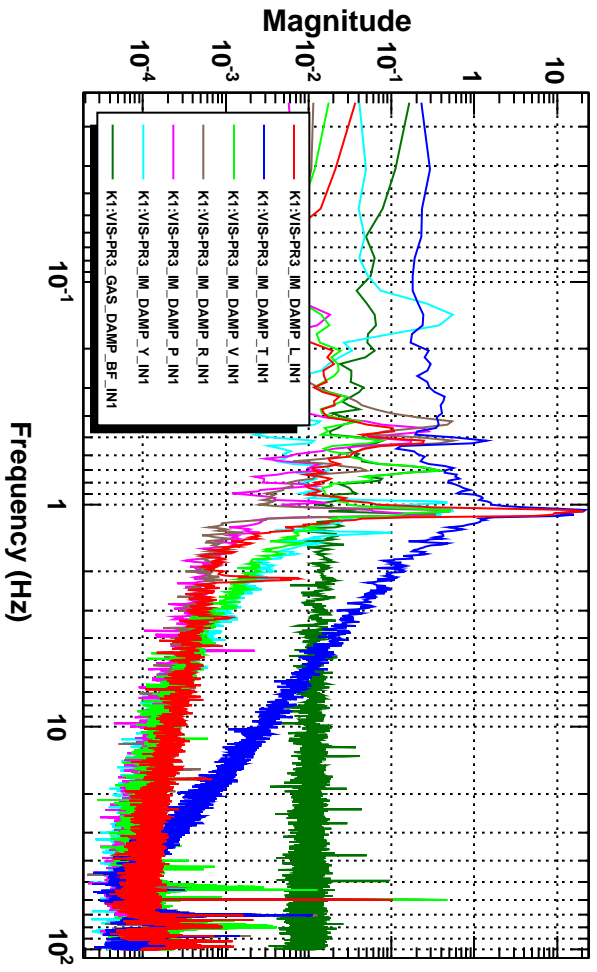

Power spectrum

T0=24/05/2016 04:53:05 Avg=5 BW=0.0234374

Coherence

T0=24/05/2016 04:53:05 Avg=5 BW=0.0234374

Transfer function

T0=24/05/2016 04:53:05 Avg=5 BW=0.0234374

Transfer function

T0=24/05/2016 04:53:05 Avg=5 BW=0.0234374