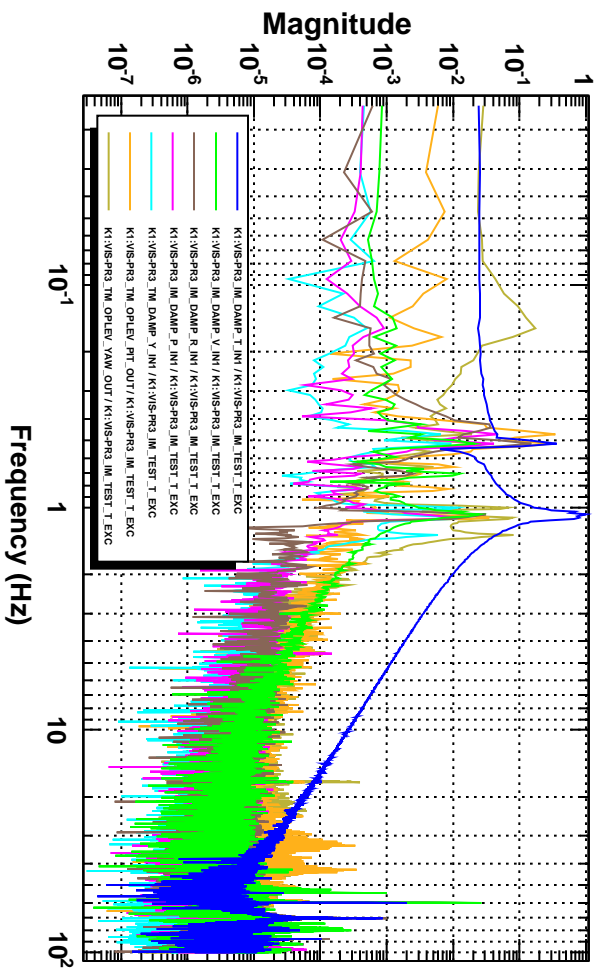

Power spectrum

T0=24/05/2016 04:53:05 Avg=5 BW=0.0234374

Coherence

T0=24/05/2016 04:53:05 Avg=5 BW=0.0234374

Transfer function

T0=24/05/2016 04:53:05 Avg=5 BW=0.0234374

Transfer function

T0=24/05/2016 04:53:05 Avg=5 BW=0.0234374