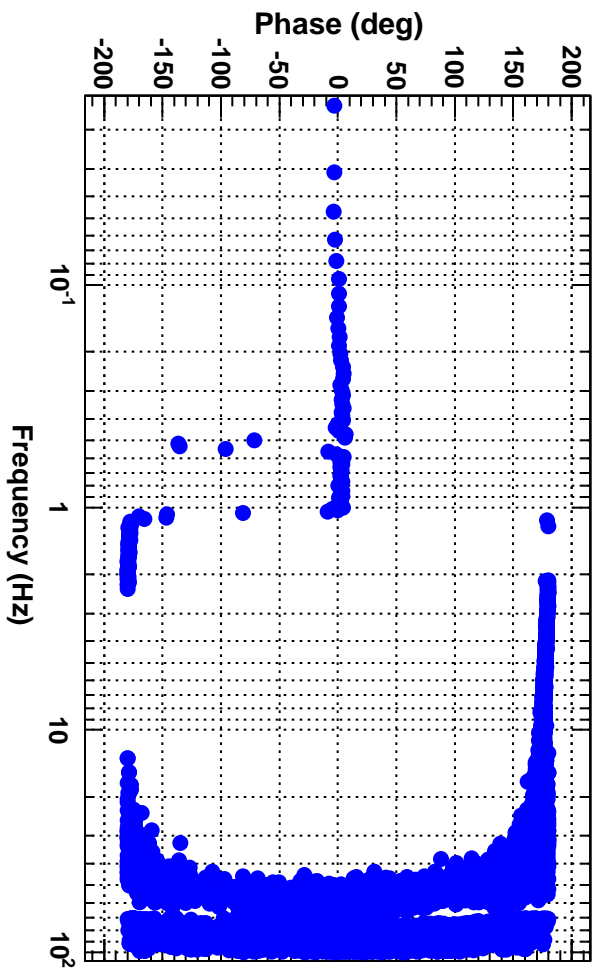

Power spectrum

T0=24/05/2016 04:53:05 Avg=5 BW=0.0234374

Coherence

T0=24/05/2016 04:53:05 Avg=5 BW=0.0234374

Transfer function

T0=24/05/2016 04:53:05 Avg=5 BW=0.0234374

Transfer function

T0=24/05/2016 04:53:05 Avg=5 BW=0.0234374