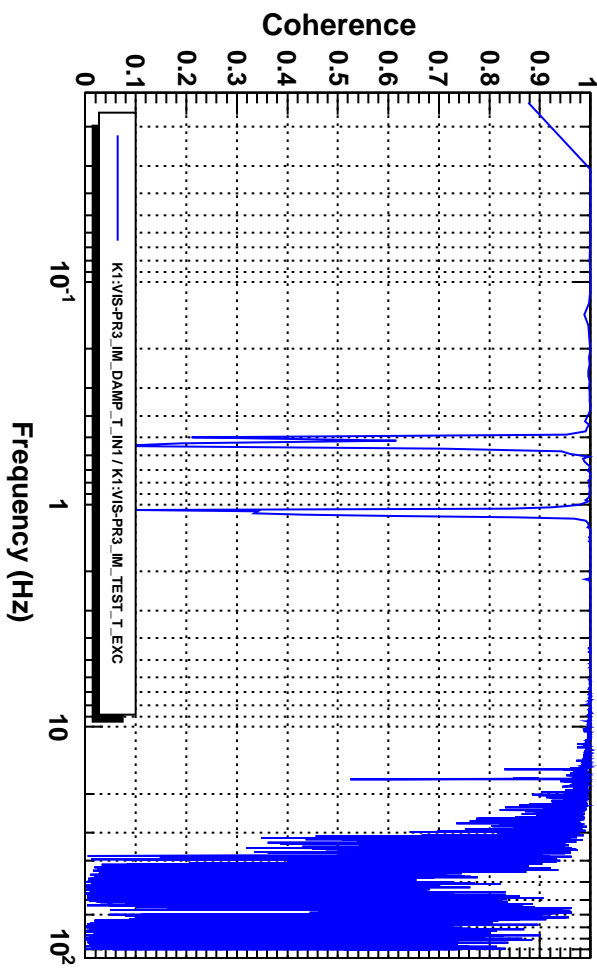

Power spectrum

T0=24/05/2016 04:53:05 Avg=5 BW=0.0234374

Coherence

T0=24/05/2016 04:53:05 Avg=5 BW=0.0234374

Transfer function

T0=24/05/2016 04:53:05 Avg=5 BW=0.0234374

Transfer function

T0=24/05/2016 04:53:05 Avg=5 BW=0.0234374