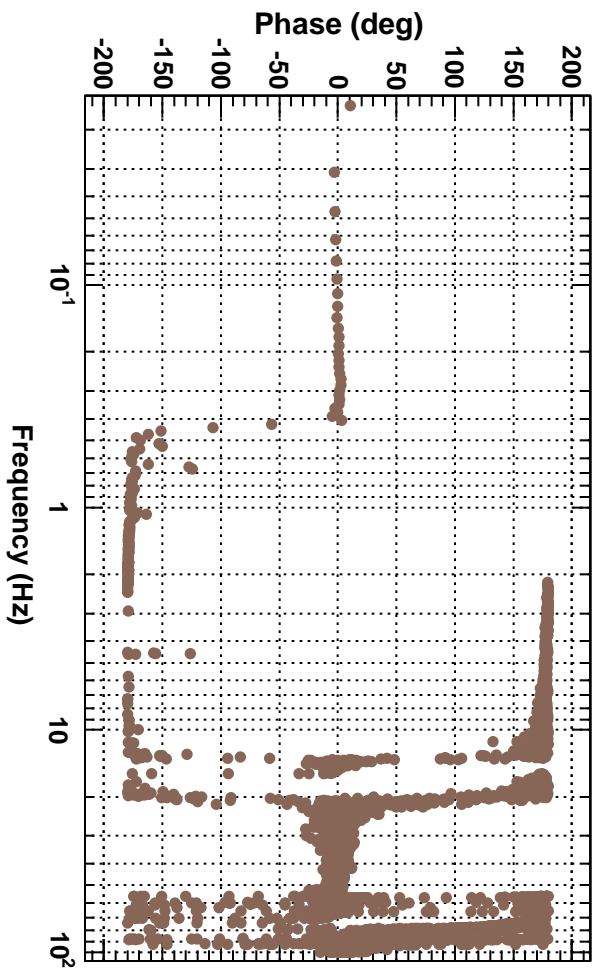

Power spectrum

T0=24/05/2016 05:13:45 Avg=5 BW=0.0234374

Coherence

T0=24/05/2016 05:13:45 Avg=5 BW=0.0234374

Transfer function

T0=24/05/2016 05:13:45 Avg=5 BW=0.0234374

Transfer function

T0=24/05/2016 05:13:45 Avg=5 BW=0.0234374