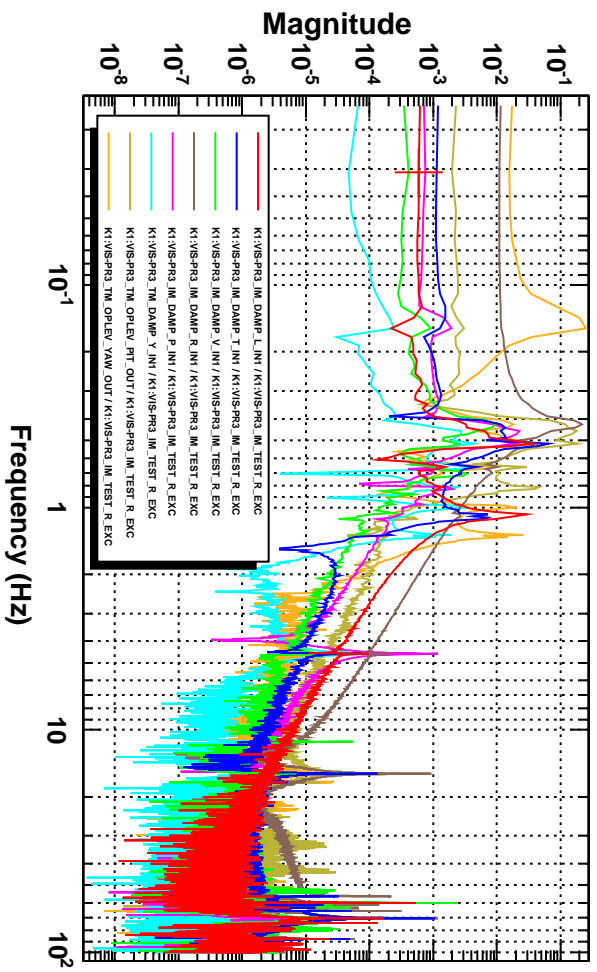

Power spectrum

T0=24/05/2016 05:13:45 Avg=5 BW=0.0234374

Coherence

T0=24/05/2016 05:13:45 Avg=5 BW=0.0234374

Transfer function

T0=24/05/2016 05:13:45 Avg=5 BW=0.0234374

Transfer function

T0=24/05/2016 05:13:45 Avg=5 BW=0.0234374