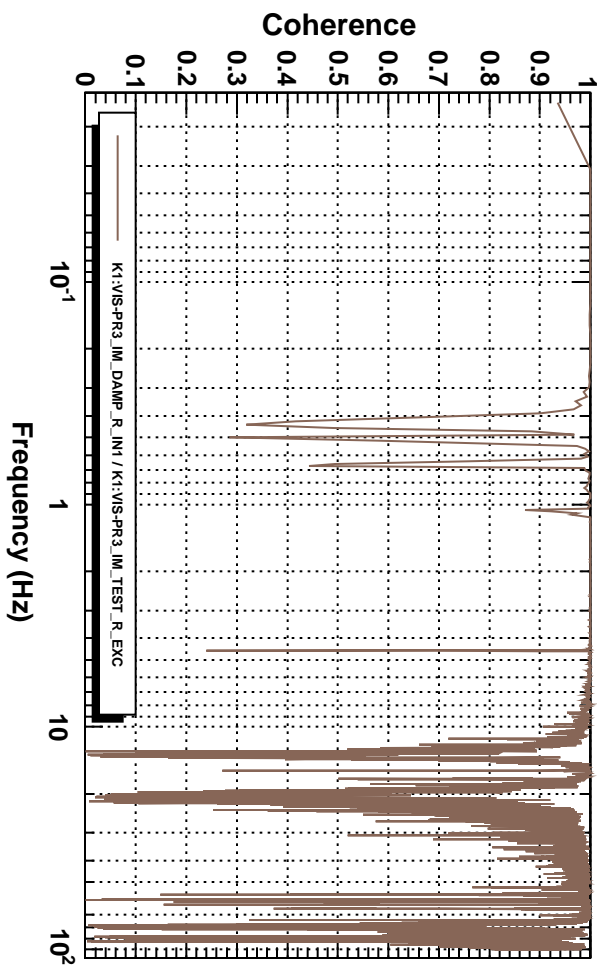

Power spectrum

T0=24/05/2016 05:13:45 Avg=5 BW=0.0234374

Coherence

T0=24/05/2016 05:13:45 Avg=5 BW=0.0234374

Transfer function

T0=24/05/2016 05:13:45 Avg=5 BW=0.0234374

Transfer function

T0=24/05/2016 05:13:45 Avg=5 BW=0.0234374