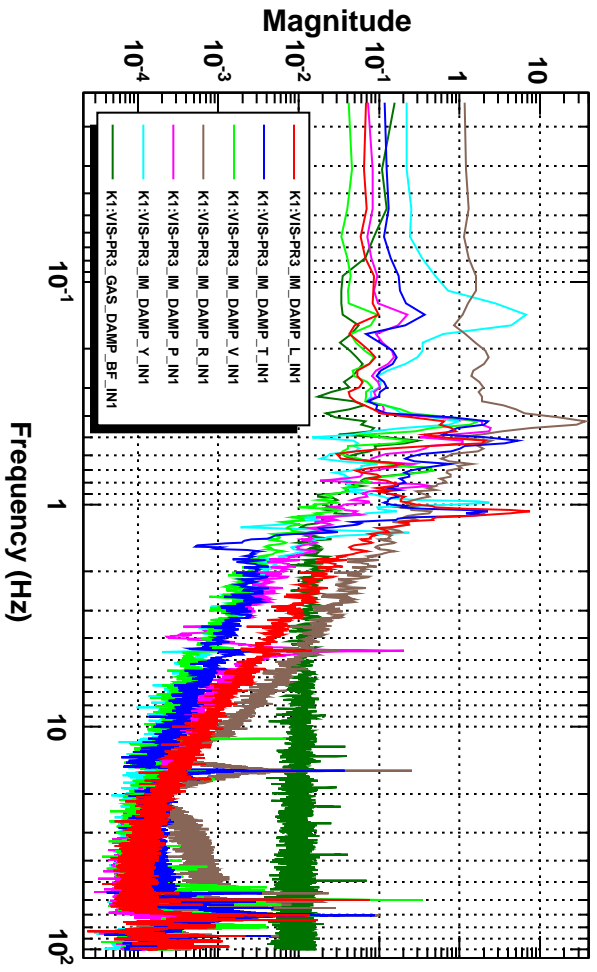

Power spectrum

T0=24/05/2016 05:13:45 Avg=5 BW=0.0234374

Coherence

T0=24/05/2016 05:13:45 Avg=5 BW=0.0234374

Transfer function

T0=24/05/2016 05:13:45 Avg=5 BW=0.0234374

Transfer function

T0=24/05/2016 05:13:45 Avg=5 BW=0.0234374