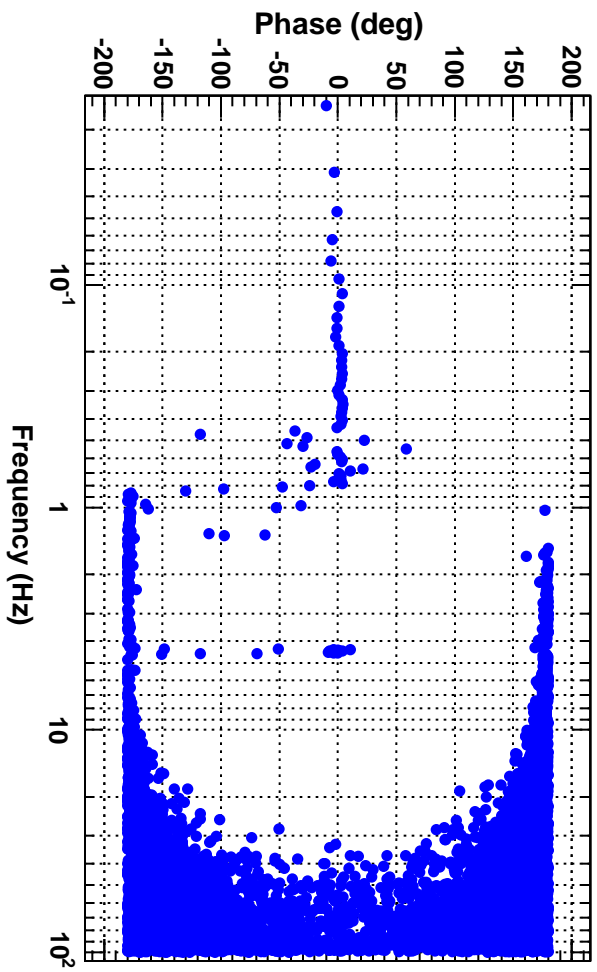

Power spectrum

T0=24/05/2016 08:35:12.078125 Avg=5 BW=0.0234374

Coherence

T0=24/05/2016 08:35:12.078125 Avg=5 BW=0.0234374

Transfer function

T0=24/05/2016 08:35:12.078125 Avg=5 BW=0.0234374

Transfer function

T0=24/05/2016 08:35:12.078125 Avg=5 BW=0.0234374