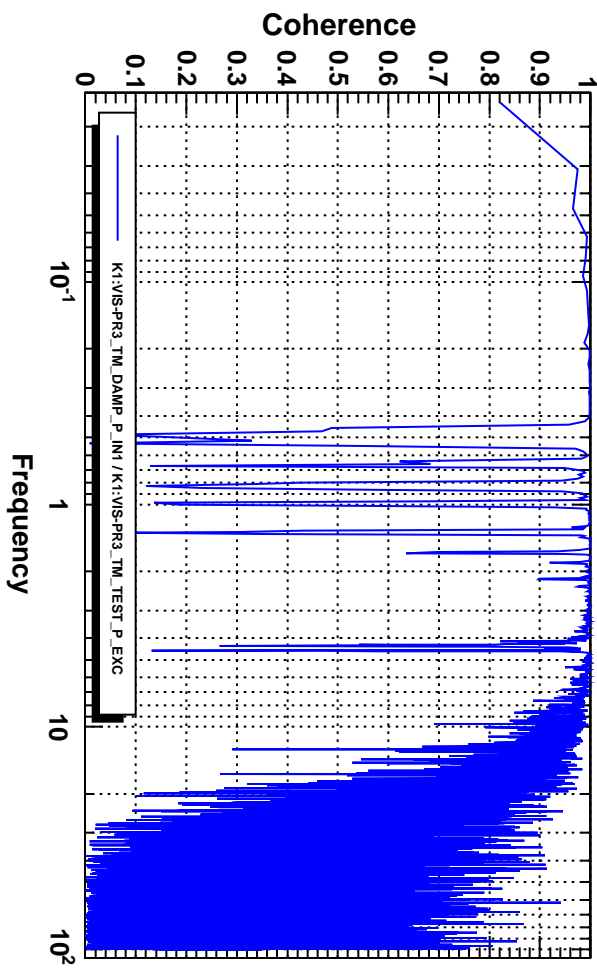

Power spectrum

T0=24/05/2016 08:35:12.078125 Avg=5 BW=0.0234374

Coherence

T0=24/05/2016 08:35:12.078125 Avg=5 BW=0.0234374

Transfer function

T0=24/05/2016 08:35:12.078125 Avg=5 BW=0.0234374

Transfer function

T0=24/05/2016 08:35:12.078125 Avg=5 BW=0.0234374