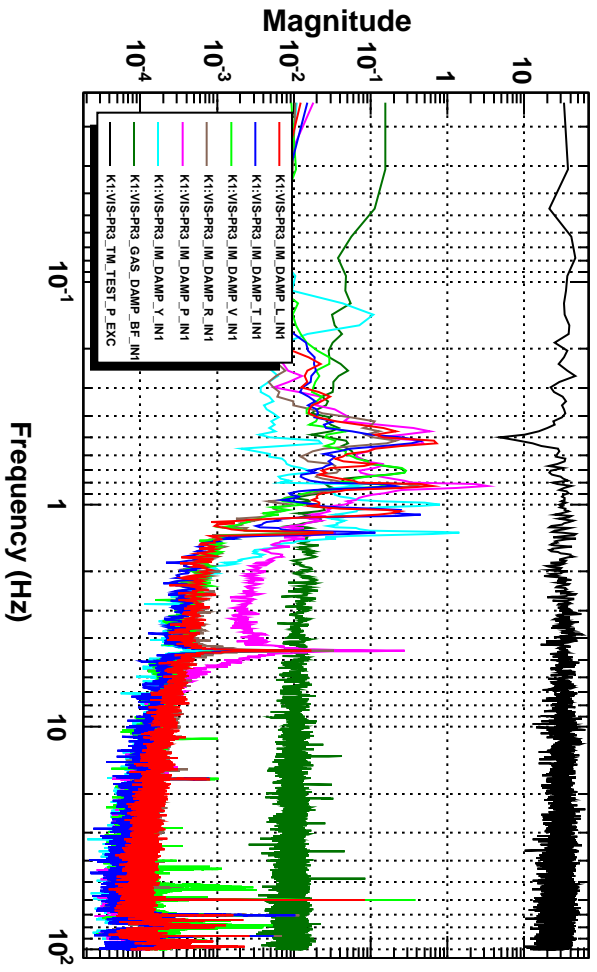

Power spectrum

T0=24/05/2016 08:35:12.078125 Avg=5 BW=0.0234374

Coherence

T0=24/05/2016 08:35:12.078125 Avg=5 BW=0.0234374

Transfer function

T0=24/05/2016 08:35:12.078125 Avg=5 BW=0.0234374

Transfer function

T0=24/05/2016 08:35:12.078125 Avg=5 BW=0.0234374