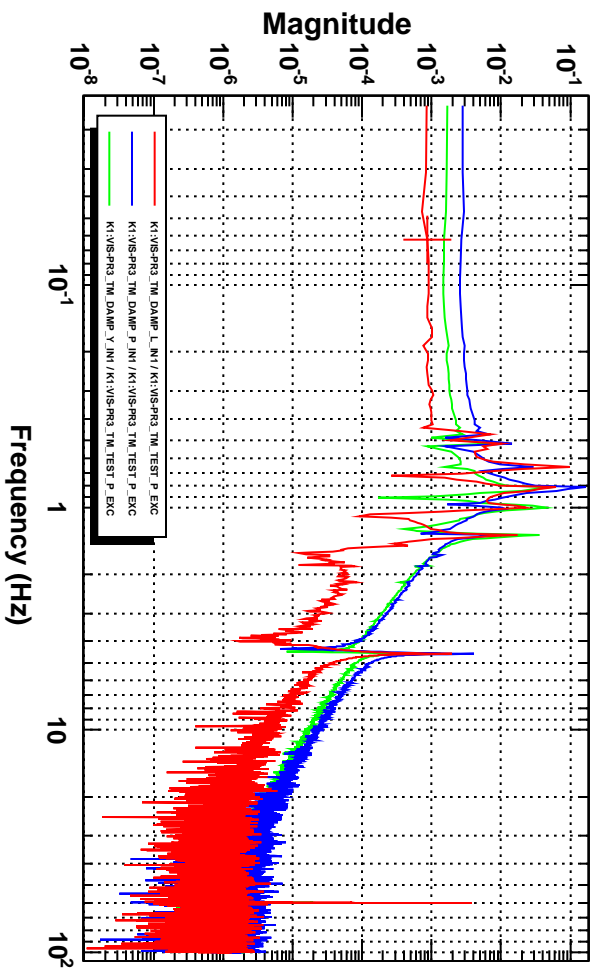

Power spectrum

T0=24/05/2016 08:35:12.078125 Avg=5 BW=0.0234374

Coherence

T0=24/05/2016 08:35:12.078125 Avg=5 BW=0.0234374

Transfer function

T0=24/05/2016 08:35:12.078125 Avg=5 BW=0.0234374

Transfer function

T0=24/05/2016 08:35:12.078125 Avg=5 BW=0.0234374