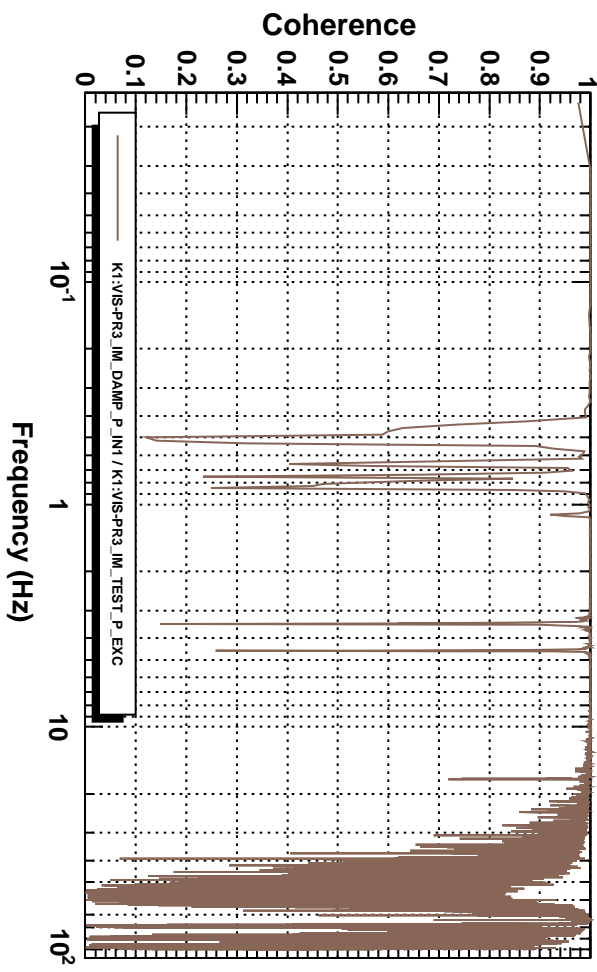

Power spectrum

T0=24/05/2016 05:21:07.171875 Avg=5 BW=0.0234374

Coherence

T0=24/05/2016 05:21:07.171875 Avg=5 BW=0.0234374

Transfer function

T0=24/05/2016 05:21:07.171875 Avg=5 BW=0.0234374

Transfer function

T0=24/05/2016 05:21:07.171875 Avg=5 BW=0.0234374