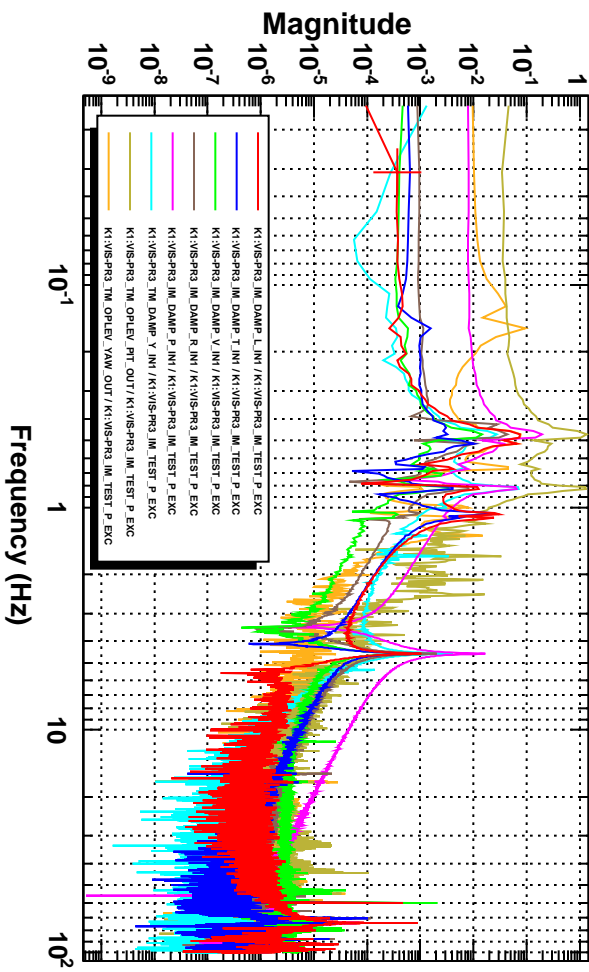

Power spectrum

T0=24/05/2016 05:21:07.171875 Avg=5 BW=0.0234374

Coherence

T0=24/05/2016 05:21:07.171875 Avg=5 BW=0.0234374

Transfer function

T0=24/05/2016 05:21:07.171875 Avg=5 BW=0.0234374

Transfer function

T0=24/05/2016 05:21:07.171875 Avg=5 BW=0.0234374