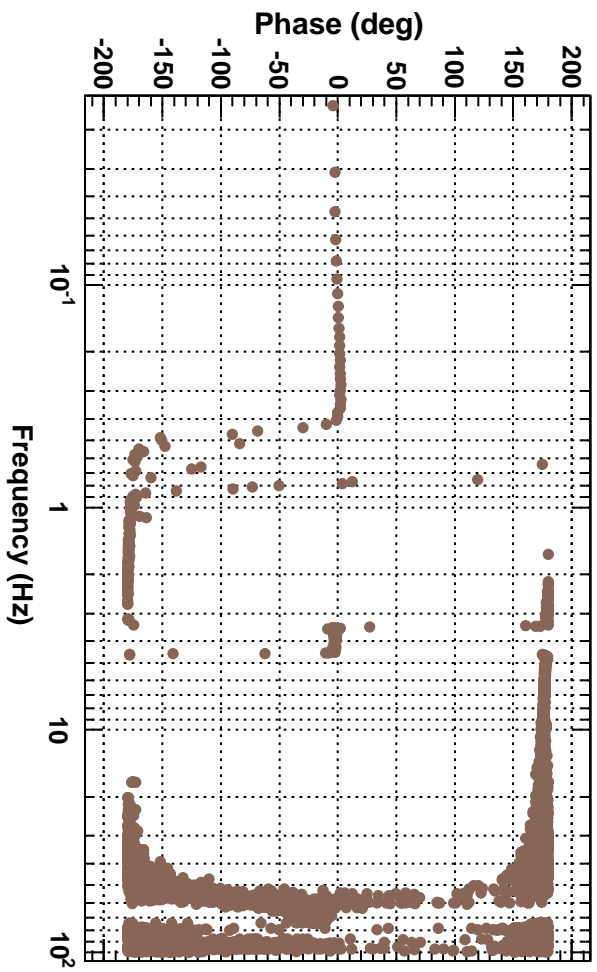

Power spectrum

T0=24/05/2016 05:21:07.171875 Avg=5 BW=0.0234374

Coherence

T0=24/05/2016 05:21:07.171875 Avg=5 BW=0.0234374

Transfer function

T0=24/05/2016 05:21:07.171875 Avg=5 BW=0.0234374

Transfer function

T0=24/05/2016 05:21:07.171875 Avg=5 BW=0.0234374