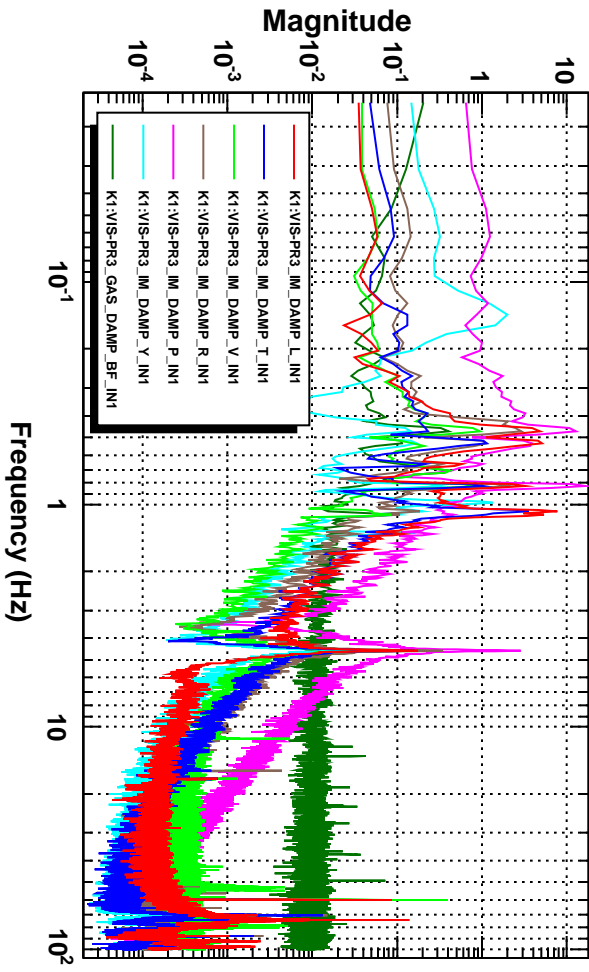

Power spectrum

T0=24/05/2016 05:21:07.171875 Avg=5 BW=0.0234374

Coherence

T0=24/05/2016 05:21:07.171875 Avg=5 BW=0.0234374

Transfer function

T0=24/05/2016 05:21:07.171875 Avg=5 BW=0.0234374

Transfer function

T0=24/05/2016 05:21:07.171875 Avg=5 BW=0.0234374