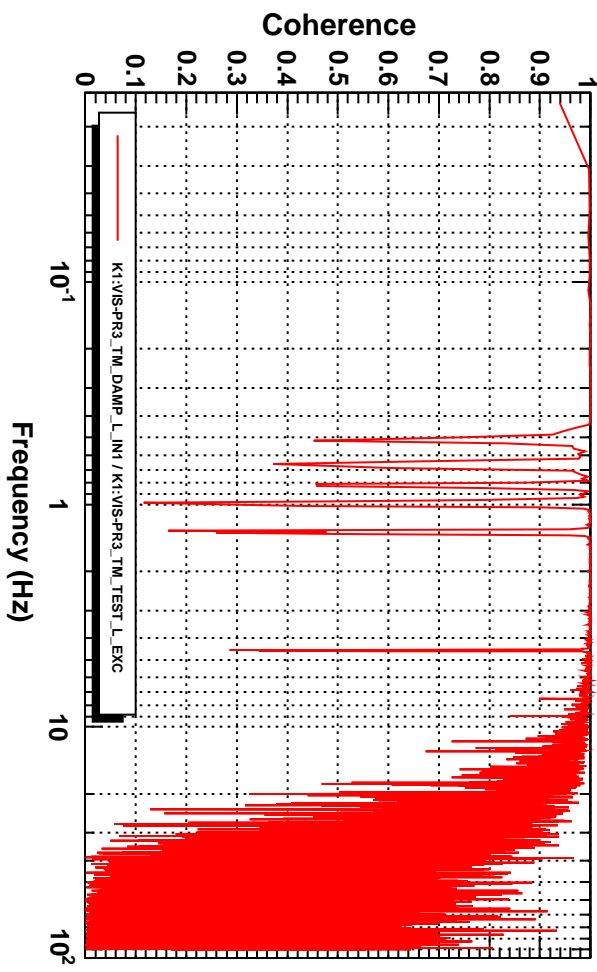

Power spectrum

T0=24/05/2016 08:24:30.050781 Avg=5 BW=0.0234374

Coherence

T0=24/05/2016 08:24:30.050781 Avg=5 BW=0.0234374

Transfer function

T0=24/05/2016 08:24:30.050781 Avg=5 BW=0.0234374

Transfer function

T0=24/05/2016 08:24:30.050781 Avg=5 BW=0.0234374