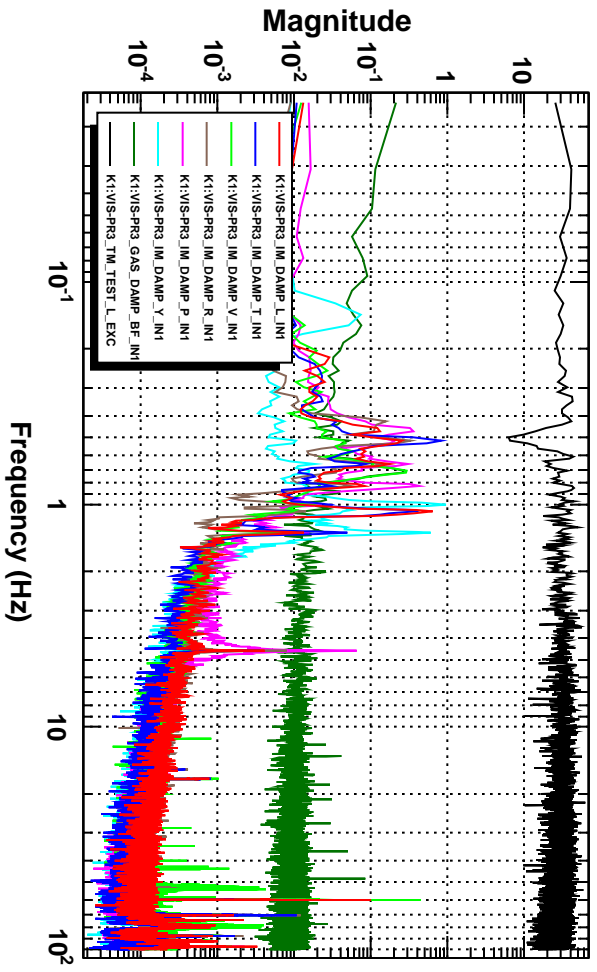

Power spectrum

T0=24/05/2016 08:24:30.050781 Avg=5 BW=0.0234374

Coherence

T0=24/05/2016 08:24:30.050781 Avg=5 BW=0.0234374

Transfer function

T0=24/05/2016 08:24:30.050781 Avg=5 BW=0.0234374

Transfer function

T0=24/05/2016 08:24:30.050781 Avg=5 BW=0.0234374