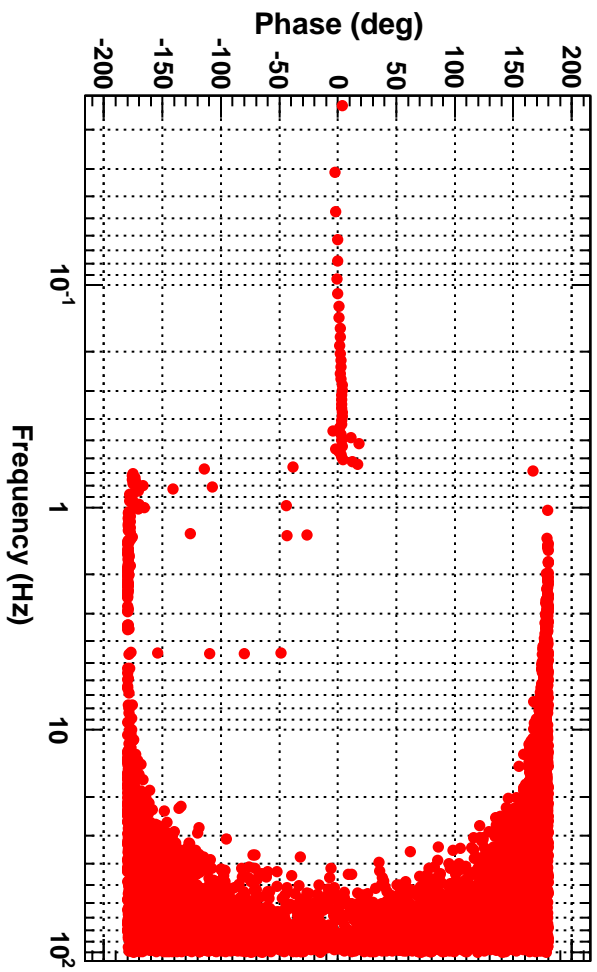

Power spectrum

T0=24/05/2016 08:24:30.050781 Avg=5 BW=0.0234374

Coherence

T0=24/05/2016 08:24:30.050781 Avg=5 BW=0.0234374

Transfer function

T0=24/05/2016 08:24:30.050781 Avg=5 BW=0.0234374

Transfer function

T0=24/05/2016 08:24:30.050781 Avg=5 BW=0.0234374