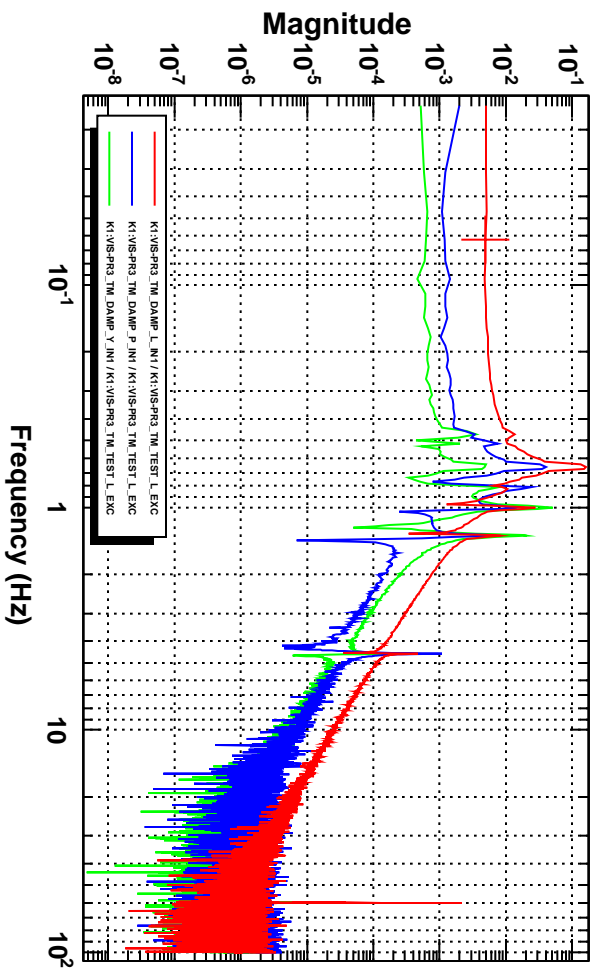

Power spectrum

T0=24/05/2016 08:24:30.050781 Avg=5 BW=0.0234374

Coherence

T0=24/05/2016 08:24:30.050781 Avg=5 BW=0.0234374

Transfer function

T0=24/05/2016 08:24:30.050781 Avg=5 BW=0.0234374

Transfer function

T0=24/05/2016 08:24:30.050781 Avg=5 BW=0.0234374